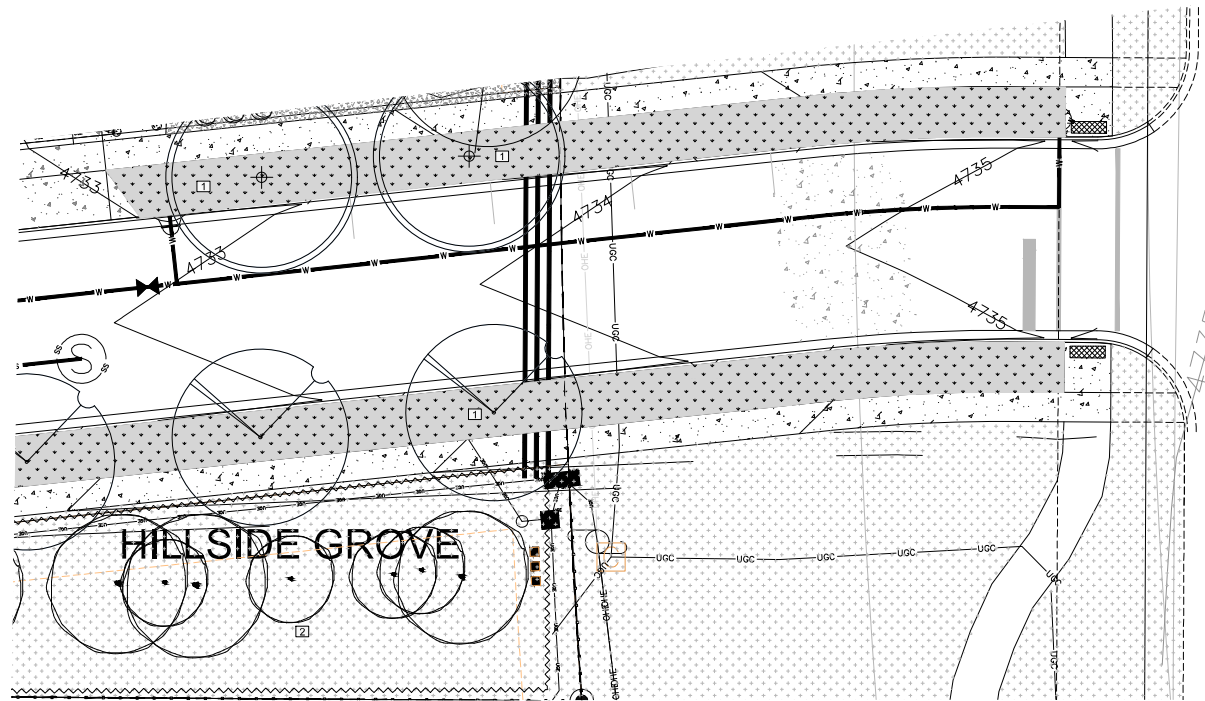

KEYNOTES

- 1 FESCUE SOD
- 2 BLUEGRASS SOD
- 3 NATIVE SEED MIX
- 4 BLACK ALUMINUM EDGING
- 5 LANDSCAPE ROCK, GREY BASALT, SEE SHEET L0.2
- 6 MINI NUGGET BARK MULCH, SEE SHEET L0.2
- 7 TREE ROOT BARRIER

*SEE SHEET L0.2 FOR TREE SCHEDULE

1
L3.7 Landscape Plan Enlargement: Hillside Lane
1"=10'-0"

STORY MILL ROAD & BRIDGER DRIVE
BOZEMAN, MT 59715

DESIGN5
landscape architecture

BRIDGER VIEW REDEVELOPMENT

HRDC

STATE OF MONTANA
TROY SCHERER
278
LICENSED
LANDSCAPE ARCHITECT

CREATED:

NO.	DESCRIPTION	DATE

**SUBDIVISION
INFRASTRUCTURE
PLANS**

DATE: 10/07/20

LANDSCAPE PLAN
ENLARGEMENT

L3.7
CREATED BY: TROY SCHERER