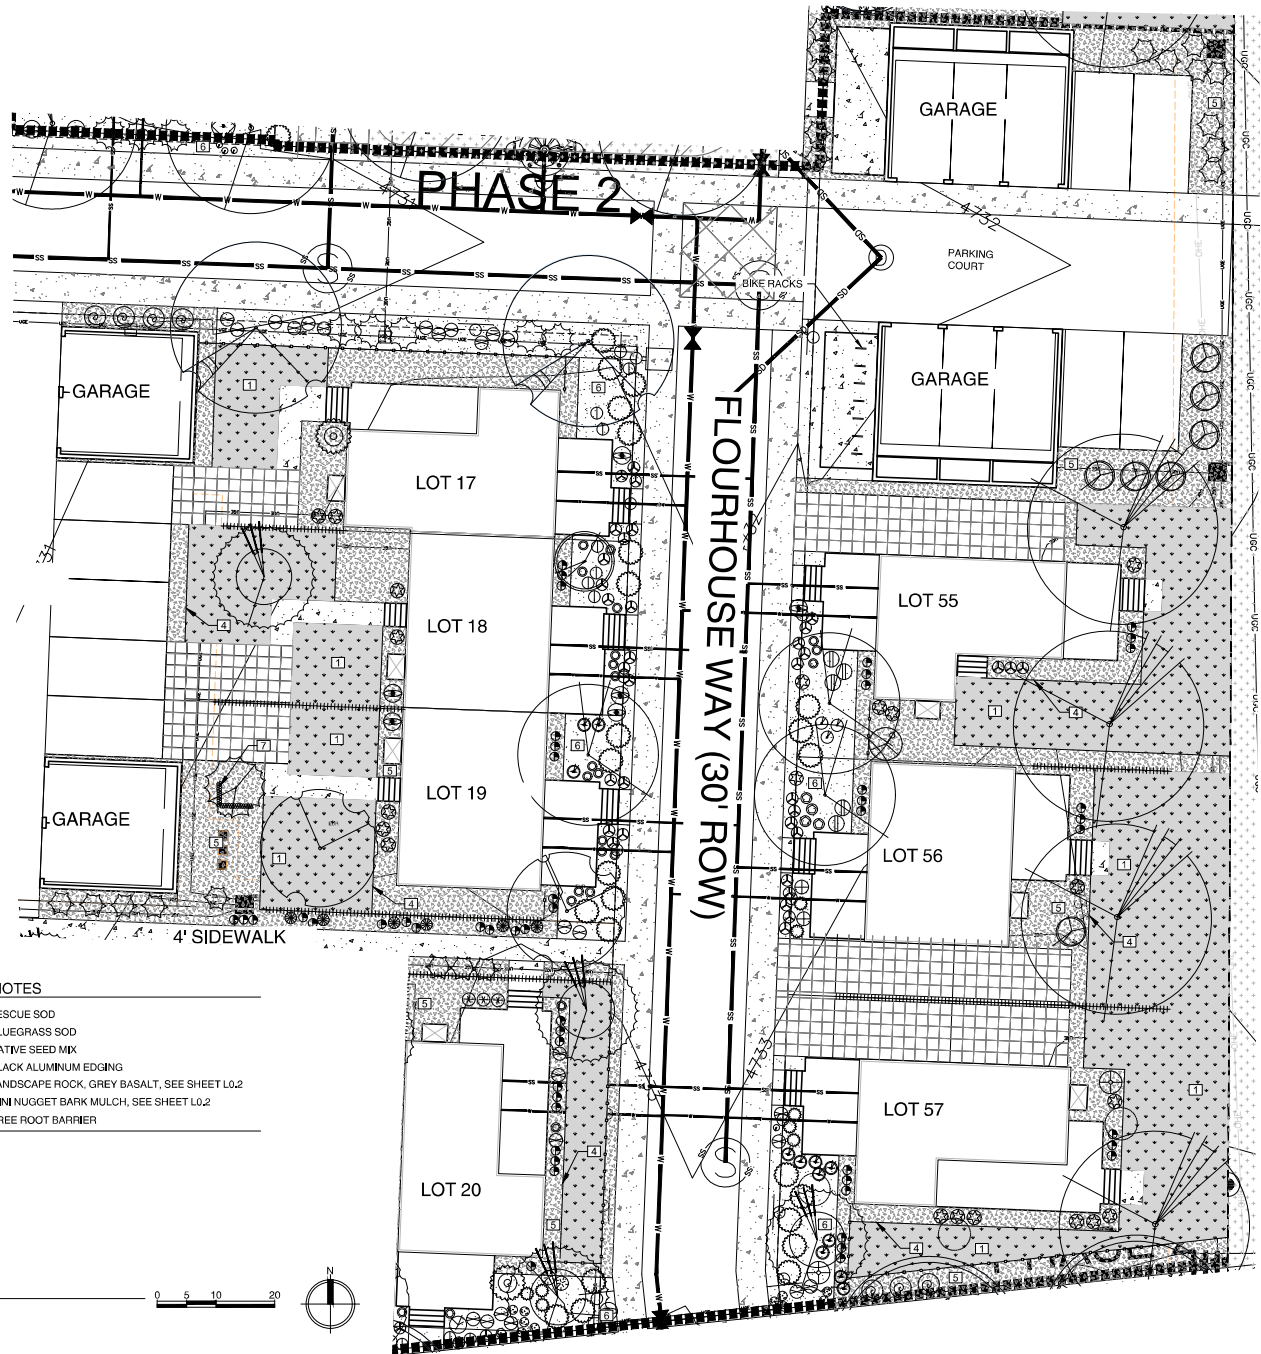

*SEE SHEET L0.2 FOR TREE SCHEDULE

KEYNOTES

- 1 FESCUE SOD
- 2 BLUEGRASS SOD
- 3 NATIVE SEED MIX
- 4 BLACK ALUMINUM EDGING
- 5 LANDSCAPE ROCK, GREY BASALT, SEE SHEET L0.2
- 6 MINI NUGGET BARK MULCH, SEE SHEET L0.2
- 7 TREE ROOT BARRIER