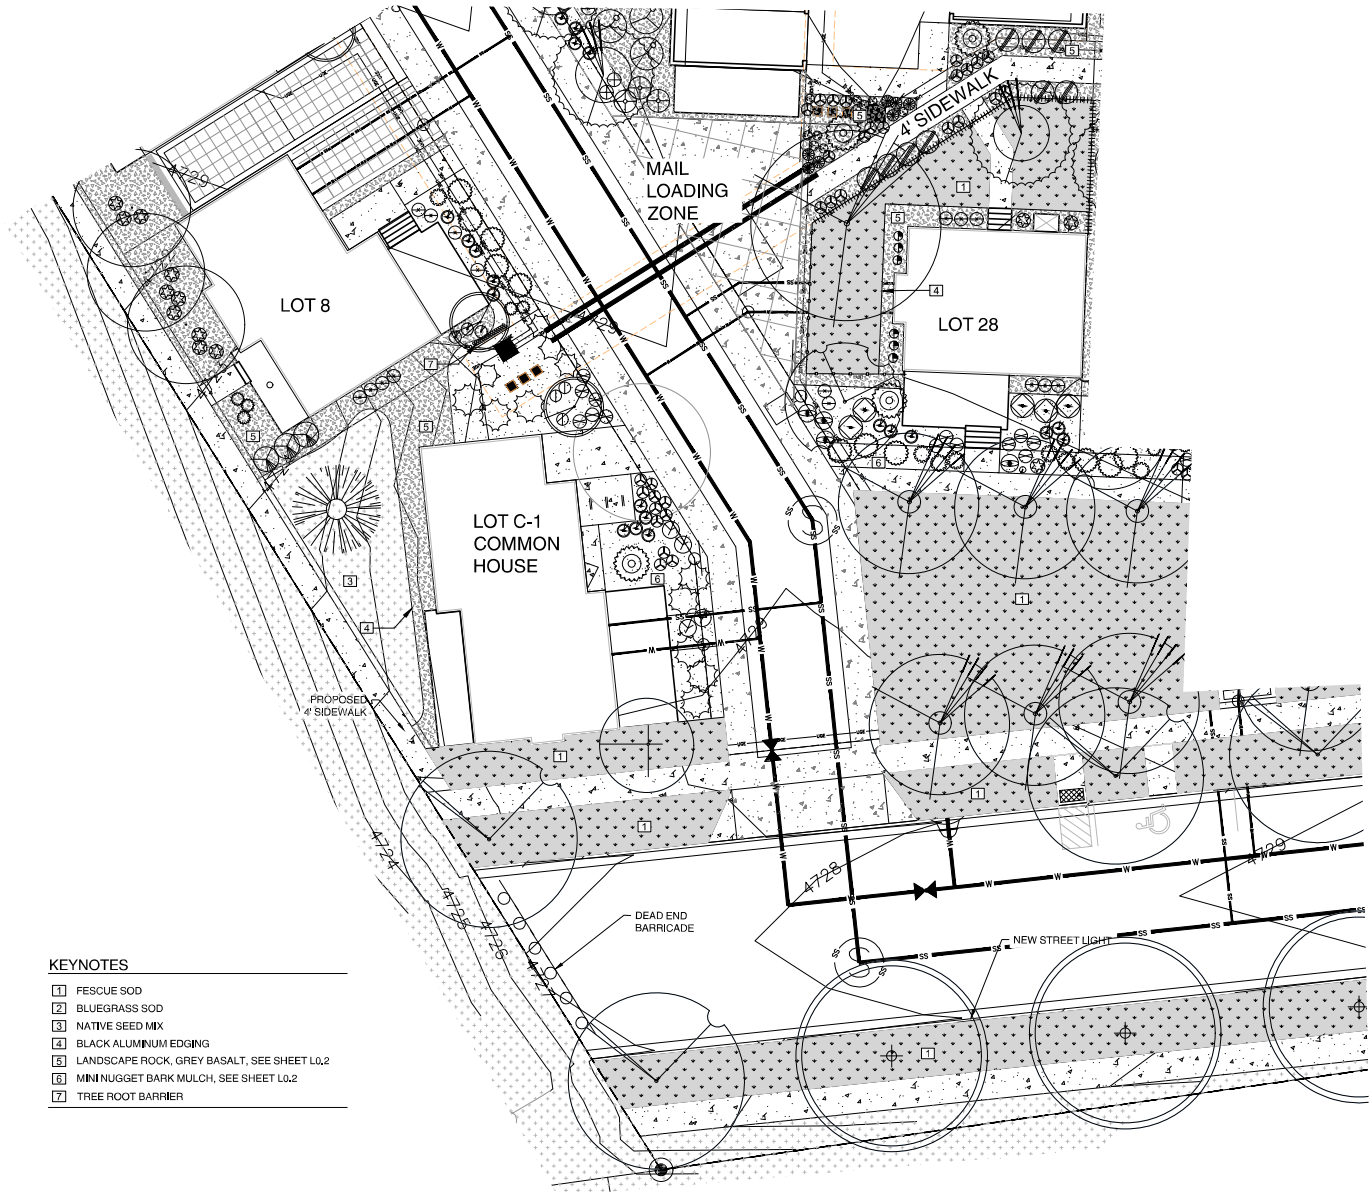

*SEE SHEET L0.2 FOR TREE SCHEDULE

KEYNOTES

- 1 FESCUE SOD
- 2 BLUEGRASS SOD
- 3 NATIVE SEED MIX
- 4 BLACK ALUMINUM EDGING
- 5 LANDSCAPE ROCK, GREY BASALT, SEE SHEET L0.2
- 6 MINI NUGGET BARK MULCH, SEE SHEET L0.2
- 7 TREE ROOT BARRIER

1
L3.3 Landscape Plan Enlargement: Phase 1
1"-10'-0"

DESIGN5 landscape architecture
BRIDGER VIEW REDEVELOPMENT
HRDC

STATE OF MONTANA
TROY SCHERER
270
LICENSED
LANDSCAPE ARCHITECT

DATE: 10/07/20

SUBDIVISION INFRASTRUCTURE PLANS

LANDSCAPE PLAN ENLARGEMENT

L3.3
L3.3

STORY MILL ROAD & BRIDGER DRIVE
BOZEMAN, MT 59715