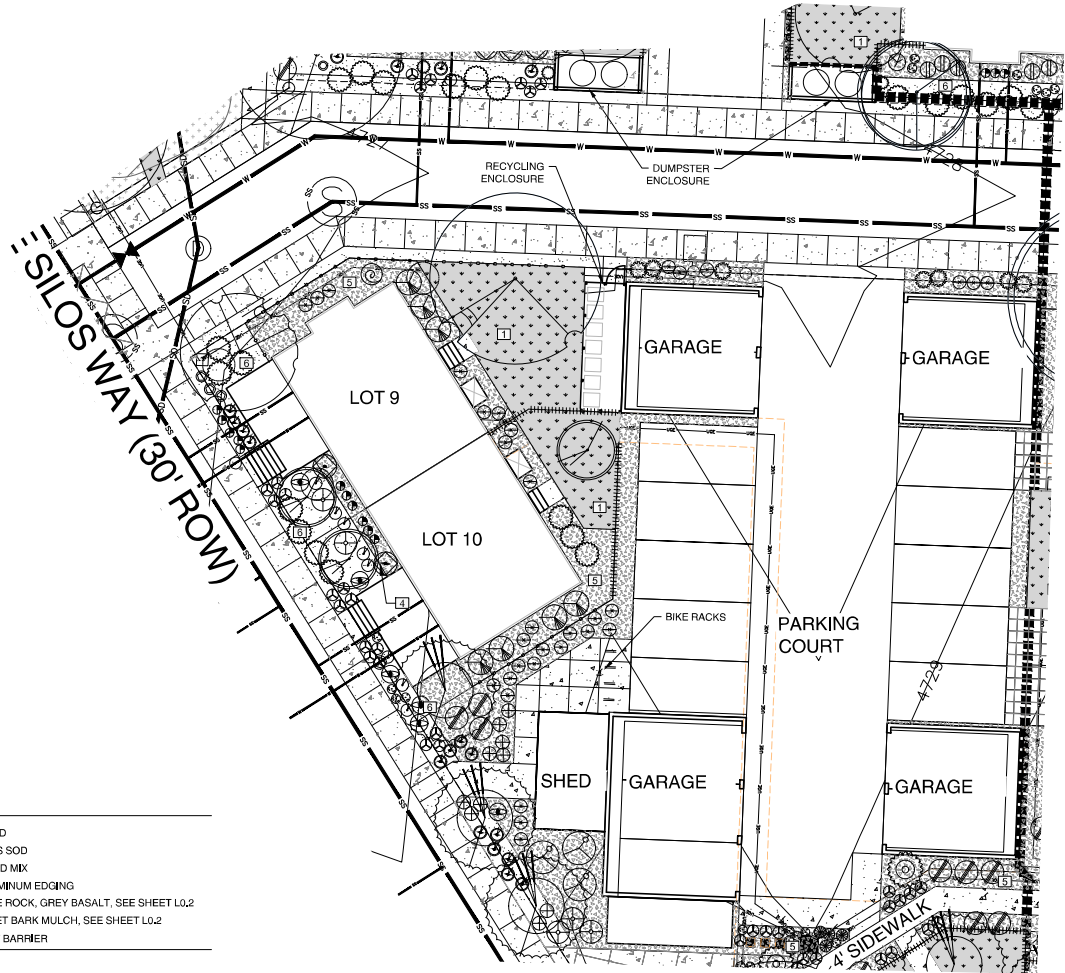

*SEE SHEET L0.2 FOR TREE SCHEDULE

KEYNOTES

- 1 FESCUE SOD
- 2 BLUEGRASS SOD
- 3 NATIVE SEED MIX
- 4 BLACK ALUMINUM EDGING
- 5 LANDSCAPE ROCK, GREY BASALT, SEE SHEET L0.2
- 6 MINI NUGGET BARK MULCH, SEE SHEET L0.2
- 7 TREE ROOT BARRIER