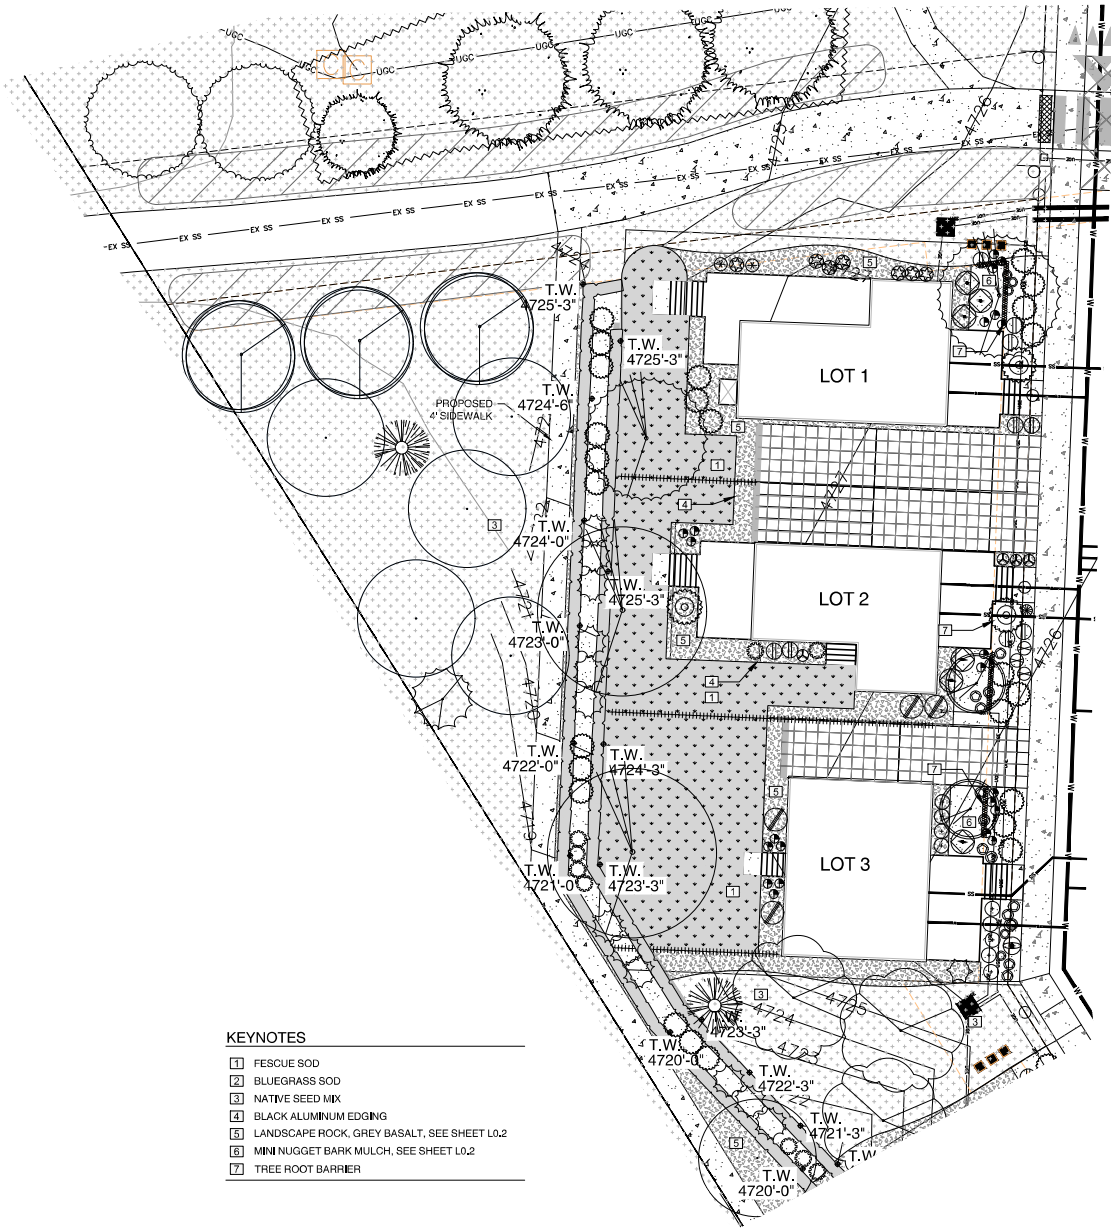

*SEE SHEET L0.2 FOR TREE SCHEDULE

KEYNOTES

- 1 FESCUE SOD
- 2 BLUEGRASS SOD
- 3 NATIVE SEED MIX
- 4 BLACK ALUMINUM EDGING
- 5 LANDSCAPE ROCK, GREY BASALT, SEE SHEET L0.2
- 6 MINI NUGGET BARK MULCH, SEE SHEET L0.2
- 7 TREE ROOT BARRIER