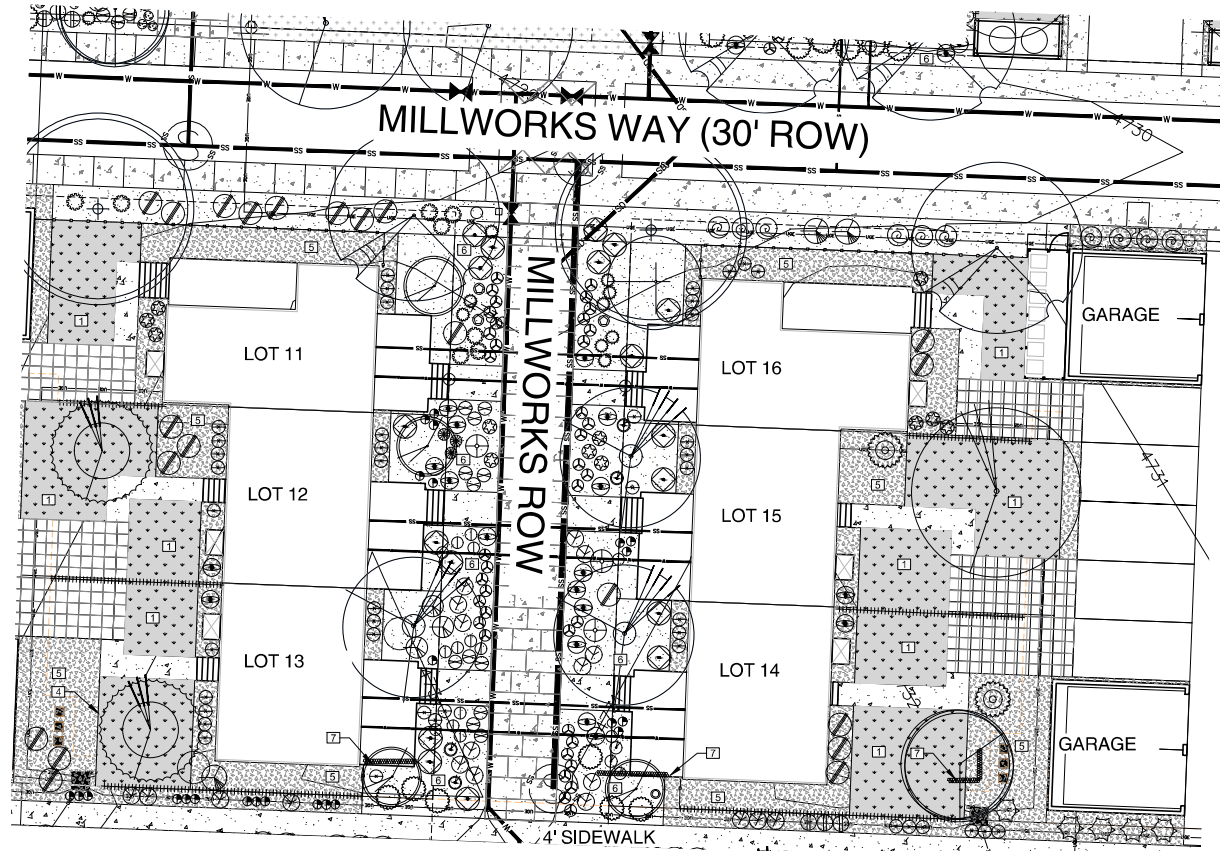

*SEE SHEET L0.2 FOR TREE SCHEDULE

- KEYNOTES**
- 1 FESCUE SOD
 - 2 BLUEGRASS SOD
 - 3 NATIVE SEED MIX
 - 4 BLACK ALUMINUM EDGING
 - 5 LANDSCAPE ROCK, GREY BASALT, SEE SHEET L0.2
 - 6 MINI NUGGET BARK MULCH, SEE SHEET L0.2
 - 7 TREE ROOT BARRIER