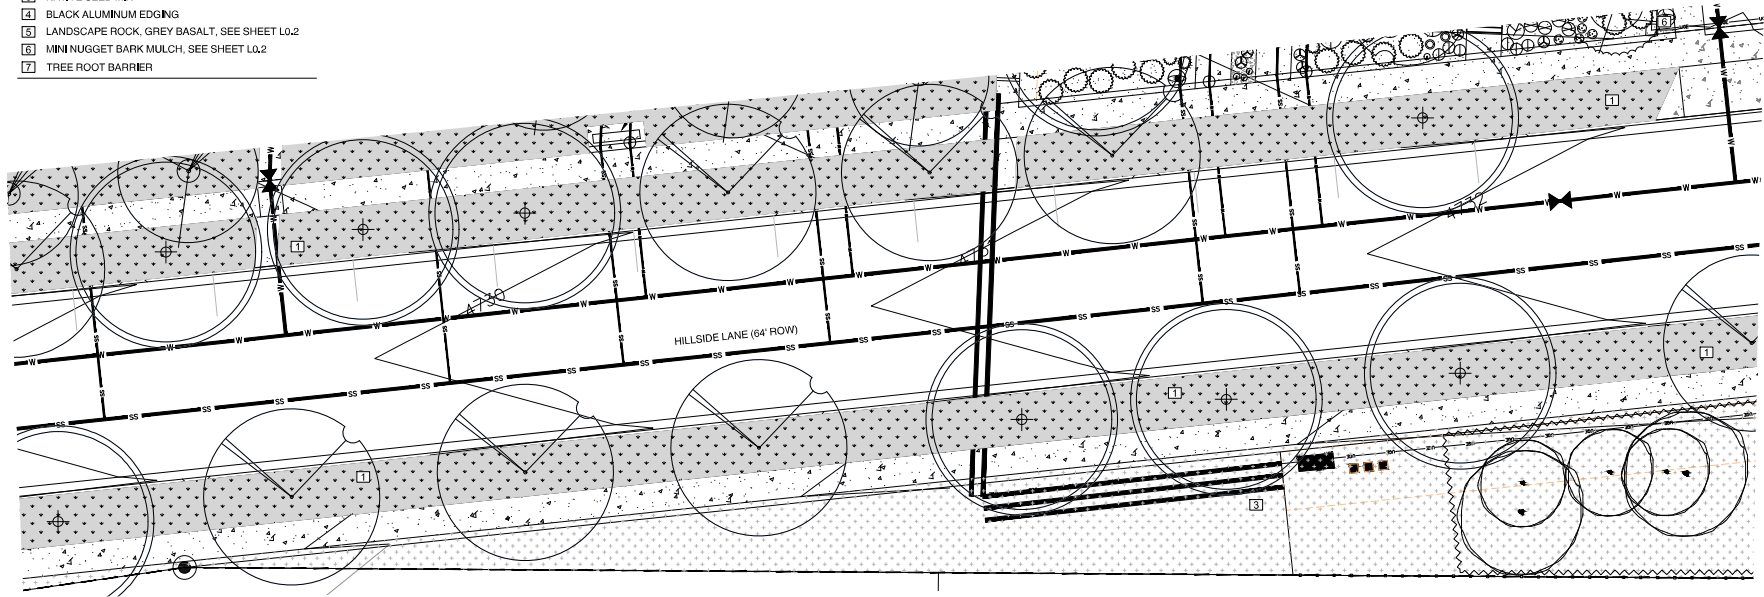

**SUBDIVISION
INFRASTRUCTURE
PLANS**

DATE: 10/07/20

LANDSCAPE PLAN
ENLARGEMENT

L3.5

KEYNOTES

- 1 FESCUE SOD
- 2 BLUEGRASS SOD
- 3 NATIVE SEED MIX
- 4 BLACK ALUMINUM EDGING
- 5 LANDSCAPE ROCK, GREY BASALT, SEE SHEET L0.2
- 6 MINI NUGGET BARK MULCH, SEE SHEET L0.2
- 7 TREE ROOT BARRIER

*SEE SHEET L0.2 FOR TREE SCHEDULE

1
L3.6 Landscape Plan Enlargement: Hillside Lane
1"=10'-0"

STORY MILL ROAD & BRIDGER DRIVE
BOZEMAN, MT 59715

BRIDGER VIEW REDEVELOPMENT

HRDC

DESIGN.5
landscape architecture