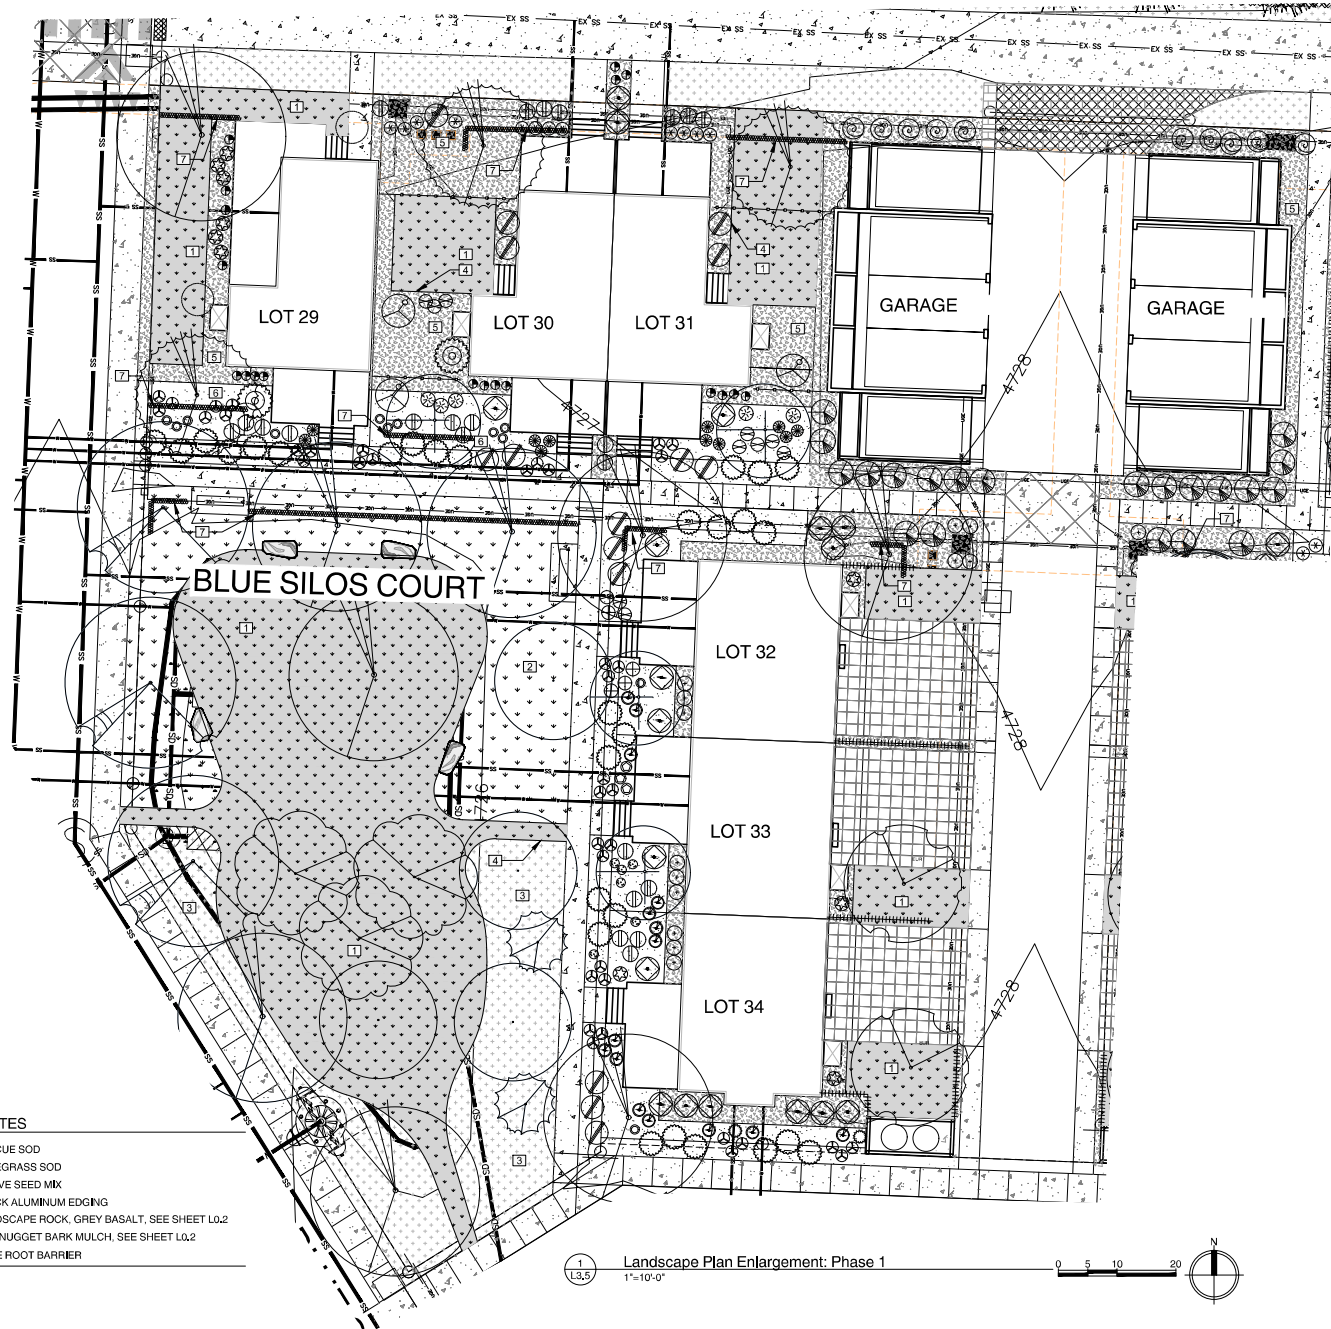

*SEE SHEET L0.2 FOR TREE SCHEDULE

KEYNOTES

- 1 FESCUE SOD
- 2 BLUEGRASS SOD
- 3 NATIVE SEED MIX
- 4 BLACK ALUMINUM EDGING
- 5 LANDSCAPE ROCK, GREY BASALT, SEE SHEET L0.2
- 6 MINI NUGGET BARK MULCH, SEE SHEET L0.2
- 7 TREE ROOT BARRIER