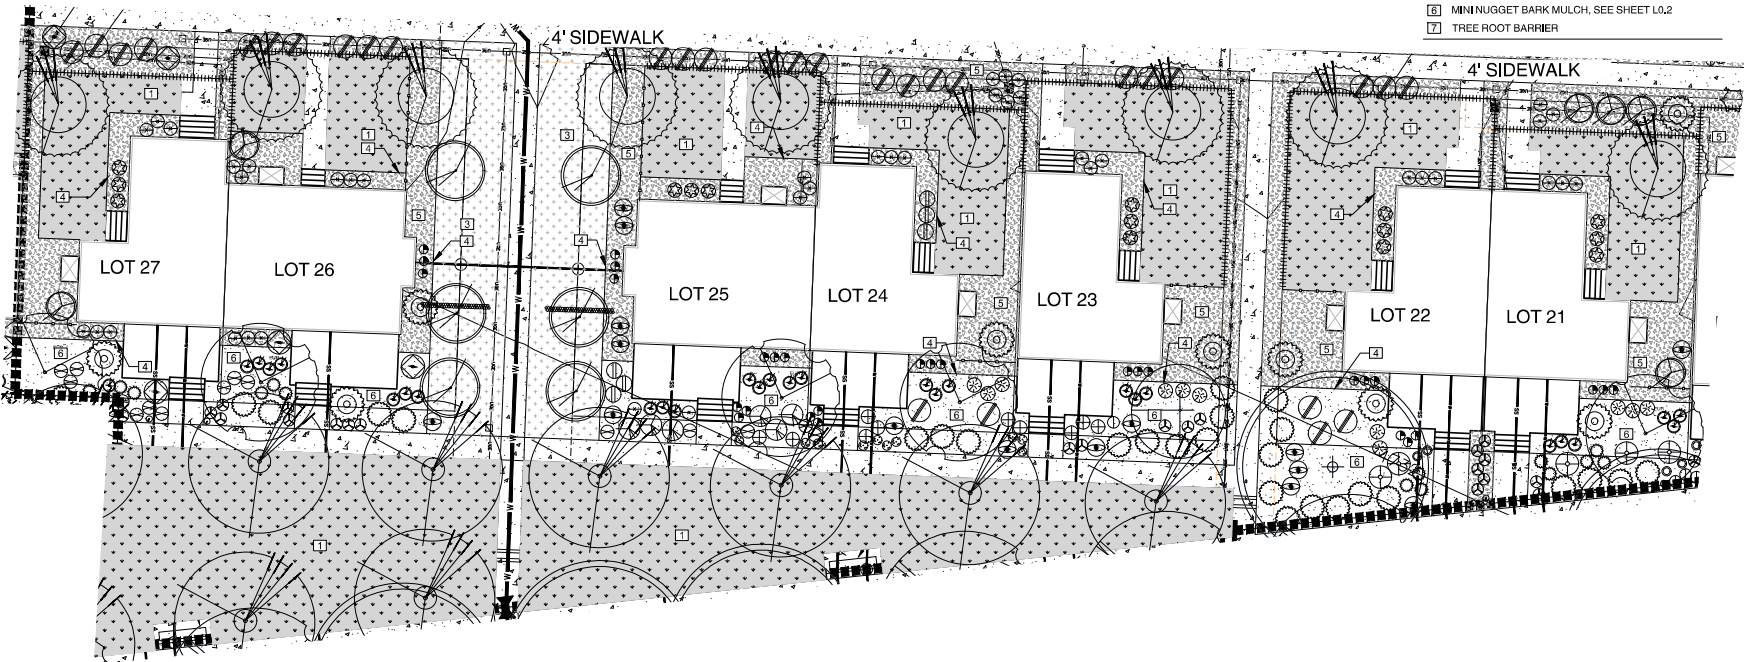

*SEE SHEET L0.2 FOR TREE SCHEDULE

KEYNOTES

- 1 FESCUE SOD
- 2 BLUEGRASS SOD
- 3 NATIVE SEED MIX
- 4 BLACK ALUMINUM EDGING
- 5 LANDSCAPE ROCK, GREY BASALT, SEE SHEET L0.2
- 6 MINI NUGGET BARK MULCH, SEE SHEET L0.2
- 7 TREE ROOT BARRIER

1 Landscape Plan Enlargement: Phase 2
1"=10'-0"

STORY MILL ROAD & BRIDGER DRIVE
BOZEMAN, MT 59715

DESIGNS 5
landscape architecture
BRIDGER VIEW REDEVELOPMENT

HRDC

STATE OF MONTANA
TROY SCHERER
270
LICENSED
LANDSCAPE ARCHITECT

CR0047401

Project No.	Description	Date

**SUBDIVISION
INFRASTRUCTURE
PLANS**

DATE: 10/07/20

**LANDSCAPE PLAN
ENLARGEMENT**

L3.8

©2020 Troy Scherer, LLC