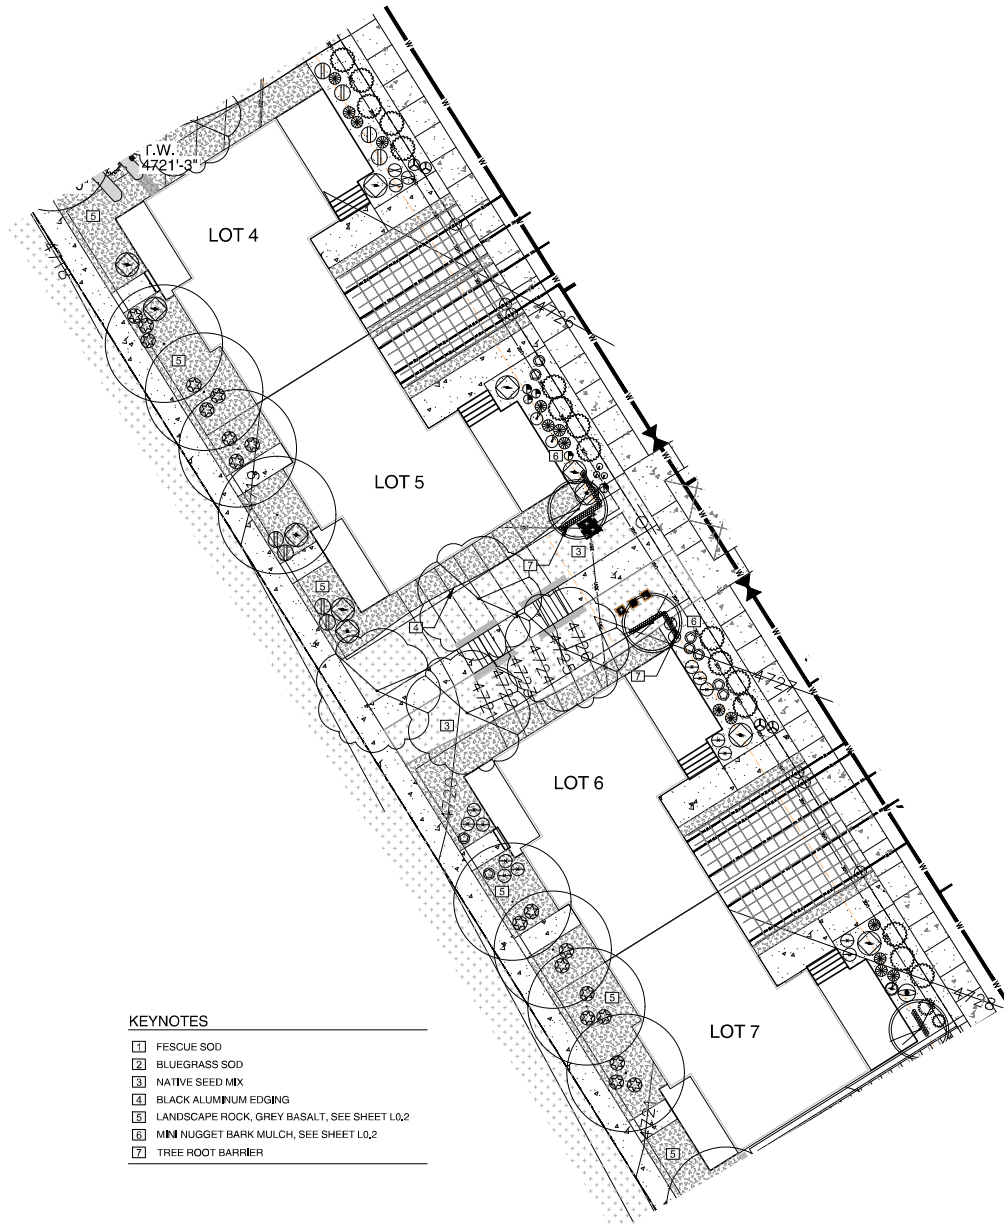

*SEE SHEET L0.2 FOR TREE SCHEDULE

KEYNOTES

- 1 FESCUE SOD
- 2 BLUEGRASS SOD
- 3 NATIVE SEED MIX
- 4 BLACK ALUMINUM EDGING
- 5 LANDSCAPE ROCK, GREY BASALT, SEE SHEET L0.2
- 6 MINI NUGGET BARK MULCH, SEE SHEET L0.2
- 7 TREE ROOT BARRIER

1
L3.2

Landscape Plan Enlargement: Phase 1
1"=10'-0"

BRIDGER VIEW REDEVELOPMENT

STORY MILL ROAD & BRIDGER DRIVE
BOZEMAN, MT 59715

No.	Description	Date

**SUBDIVISION
INFRASTRUCTURE
PLANS**

DATE: 10/07/20

LANDSCAPE PLAN
ENLARGEMENT

L3.2