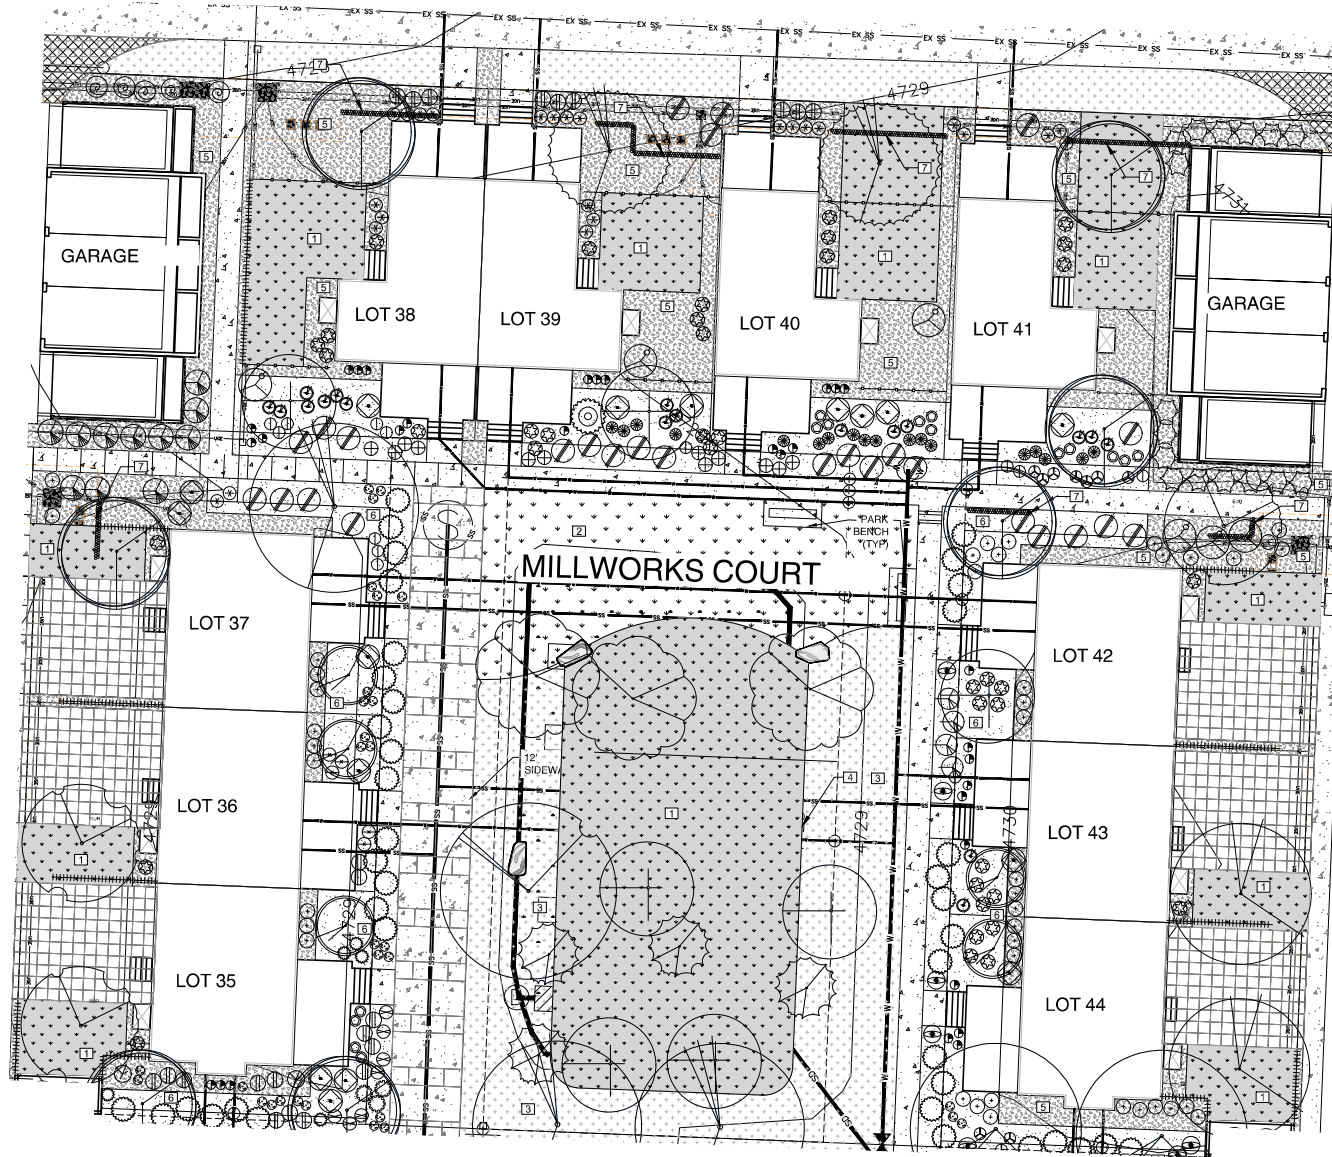

*SEE SHEET L0.2 FOR TREE SCHEDULE

1
L3.12

Landscape Plan Enlargement: Phase 3
1"=10'-0"

KEYNOTES

- 1 FESCUE SOD
- 2 BLUEGRASS SOD
- 3 NATIVE SEED MIX
- 4 BLACK ALUMINUM EDGING
- 5 LANDSCAPE ROCK, GREY BASALT, SEE SHEET L0.2
- 6 MINI NUGGET BARK MULCH, SEE SHEET L0.2
- 7 TREE ROOT BARRIER

STORY MILL ROAD & BRIDGER DRIVE
BOZEMAN, MT 59715

DESIGN 5
landscape architecture

BRIDGER VIEW REDEVELOPMENT

HRDC

STATE OF MONTANA
TROY SCHERER
270
LICENSED
LANDSCAPE ARCHITECT

DATE: 10/07/20

**SUBDIVISION
INFRASTRUCTURE
PLANS**

LANDSCAPE PLAN
ENLARGEMENT

L3.12